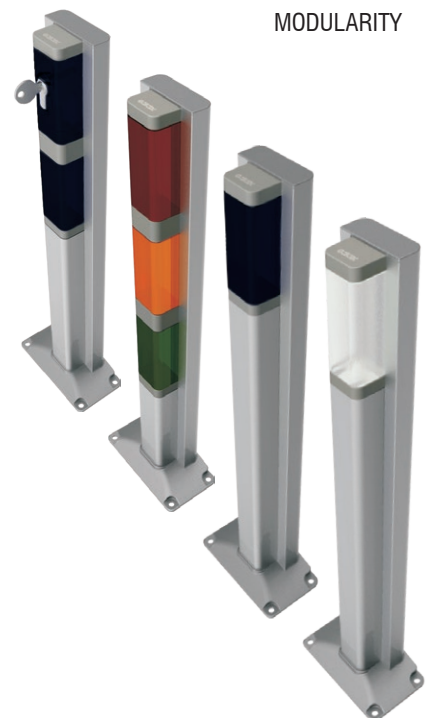

ACCESSORIES.

GIBIDI
CREATIVE AUTOMATIONS

DC

The new range of GIBIDI accessories, posts, photocells and wall-mounted key selectors.

A range designed to be adaptable to any kind of installation or aesthetic requirement, a patented system that includes technology, design and easy installation.

A modular system that allows easy setting up and maintenance.

The perfect solution to complete your automatic entrance.

GIBIDI
CREATIVE AUTOMATIONS

G.I.B.I.D.I. S.r.l.
Via Abetone Brennero, 177/B
46025 Poggio Rusco (MN) - ITALY
Tel. +39.0386.52.20.11
Fax +39.0386.52.20.31
info@gibidi.com

www.gibidi.com