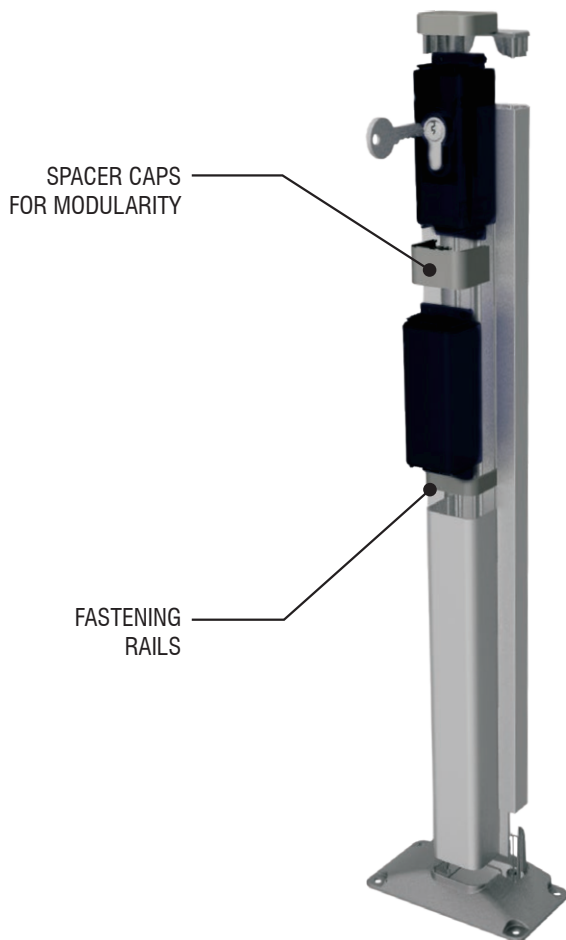

ACCESSORIES.

GIBIDI
CREATIVE AUTOMATIONS

DC

The new range of GIBIDI accessories, posts, photocells and wall-mounted key selectors.

A range designed to be adaptable to any kind of installation or aesthetic requirement, a patented system that includes technology, design and easy installation.

A modular system that allows easy setting up and maintenance.

The perfect solution to complete your automatic entrance.

GIBIDI
CREATIVE AUTOMATIONS

G.I.B.I.D.I. S.r.l.
Via Abetone Brennero, 177/B
46025 Poggio Rusco (MN) - ITALY
Tel. +39.0386.52.20.11
Fax +39.0386.52.20.31
info@gibidi.com

www.gibidi.com